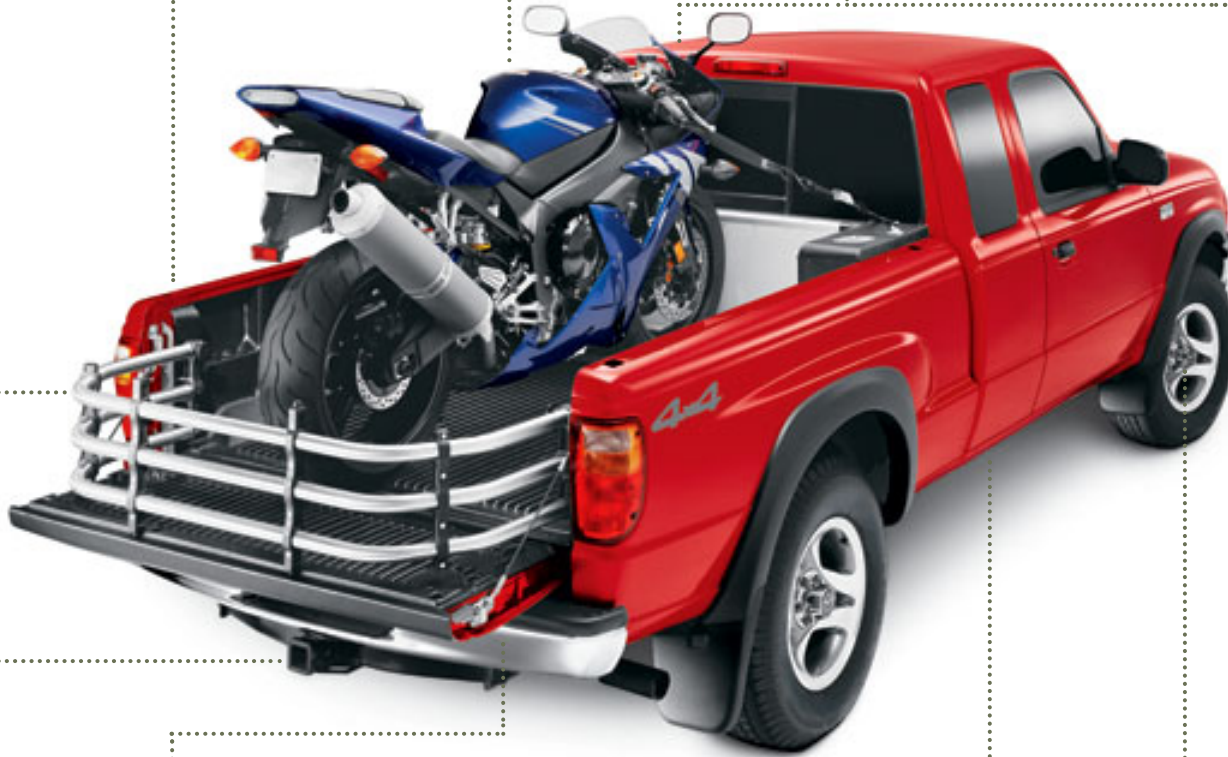

BEDLINER — UNDER RAIL

BED EXTENDER

BED RAILS — BLACK

SOFT TONNEAU COVER — BLACK

FOLDABLE STORAGE BOX

OPEN POSITION

CLOSED POSITION

FRONT MASK (WITH FENDER FLARES)